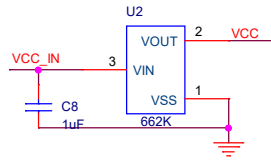

IIC Address	R11	R12
0x78	1	
0x7A		1

Title		
0.96" 128*64单色OLED驱动板		
Size	Document Number	Rev
B	<Doc>	V 1.0
Date:	Tuesday, July 16, 2019	Sheet 1 of 1