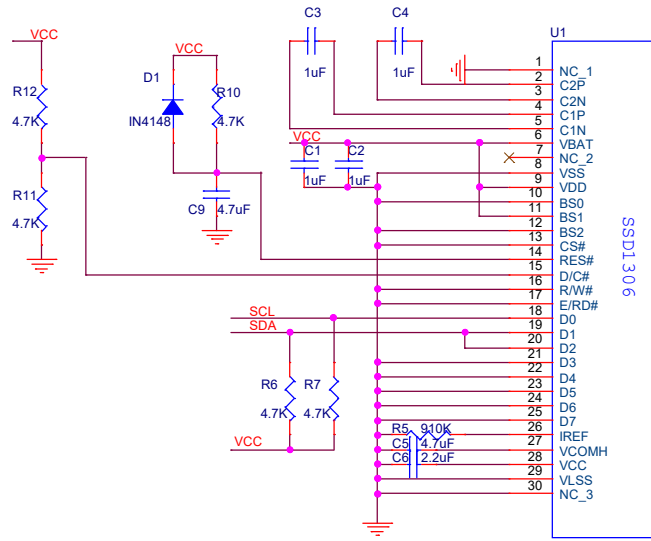

IIC Address	R11	R12
0x78	1	
0x7A		1

Title		
0.96" 128*64单色OLED驱动板		
Size	Document Number	Rev
B	<Doc>	V 1.0
Date:	Tuesday, July 16, 2019	Sheet 1 of 1